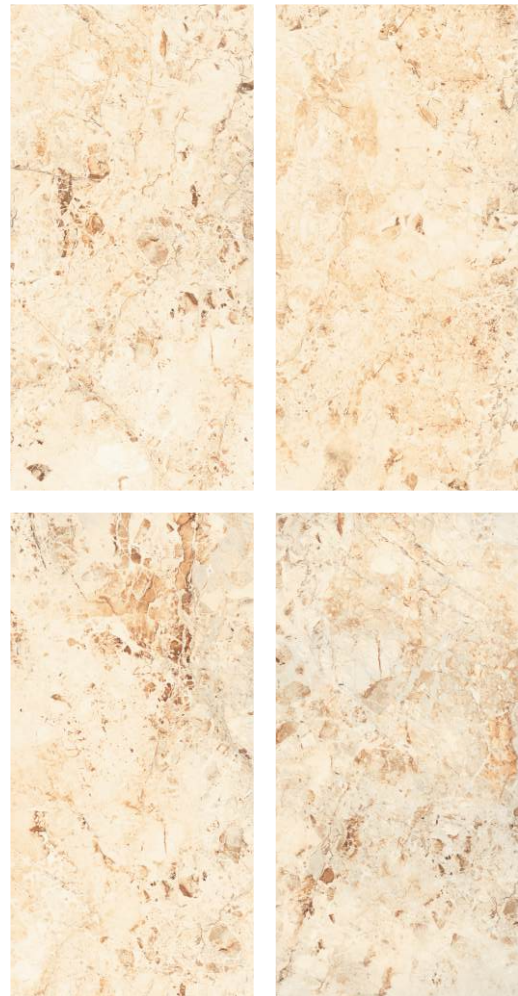

Angela Grey

Glossy

collection

Breccia Crema

FINISH :
POLISHED

SIZE :
600X1200MM

Easy to
clean

Frost
Resistance