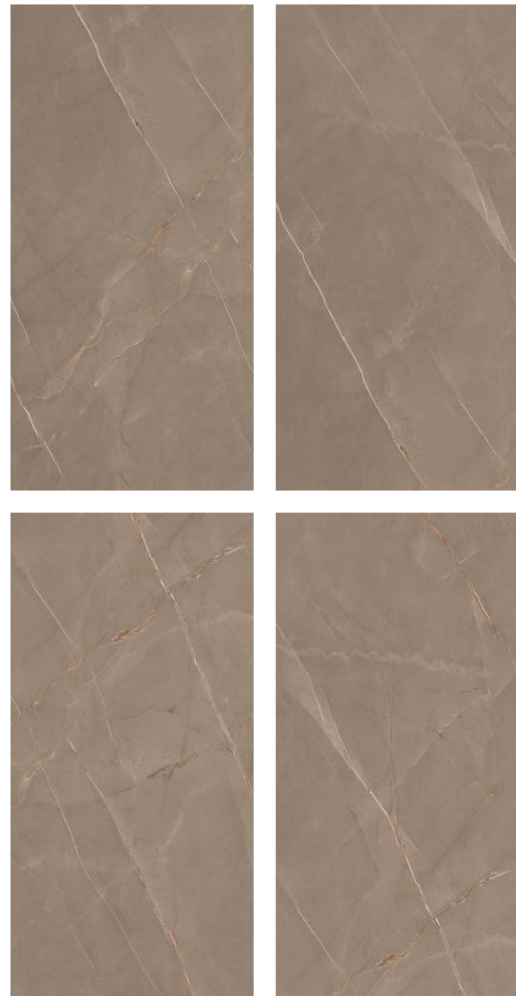

Glossy

collection

Jesalmer Brown

FINISH :
POLISHED

SIZE :
600X1200MM

Easy to
clean

Frost
Resistance

Low Water
Absorption

Dimensional
stability

Fire
Resistance

Chemical
Resistance

Easy
Installation

Cracking
Resistance