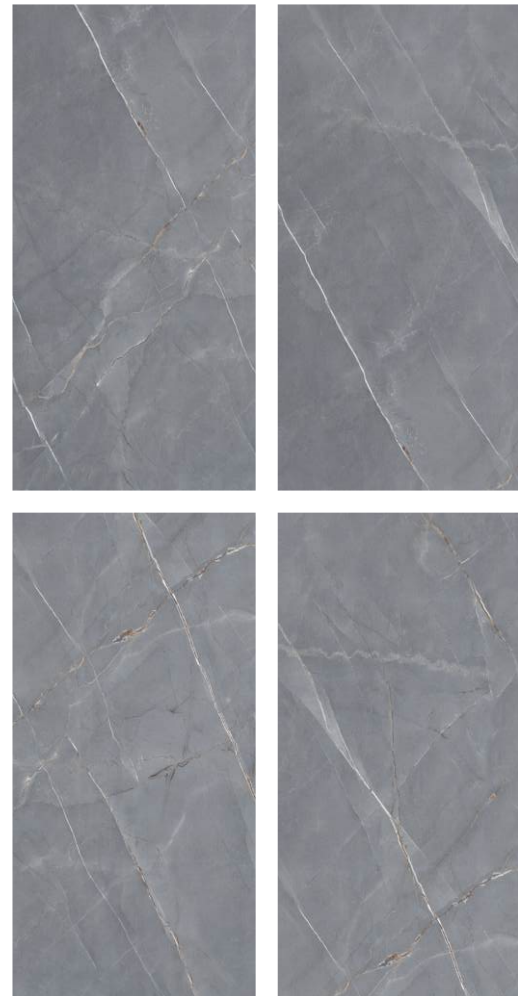

Glossy

collection

Jesalmer Azul

FINISH :
POLISHED

SIZE :
600X1200MM

Easy to clean

Frost Resistance

Low Water Absorption

Dimensional stability

Fire Resistance

Chemical Resistance

Easy Installation

Crazing Resistance