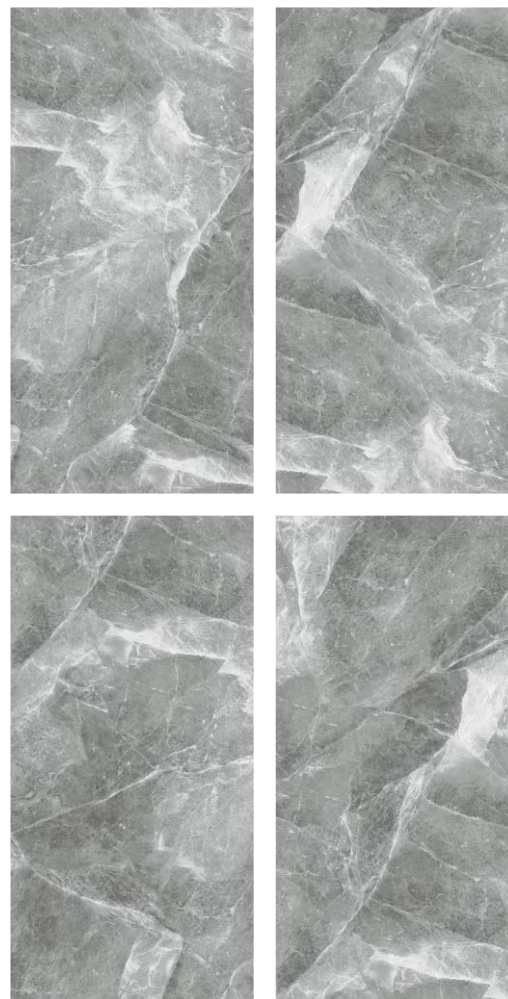

Glossy

collection

Angela Grey

FINISH :
POLISHED

SIZE :
600X1200MM

Easy to
clean

Frost
Resistance

Low Water
Absorption