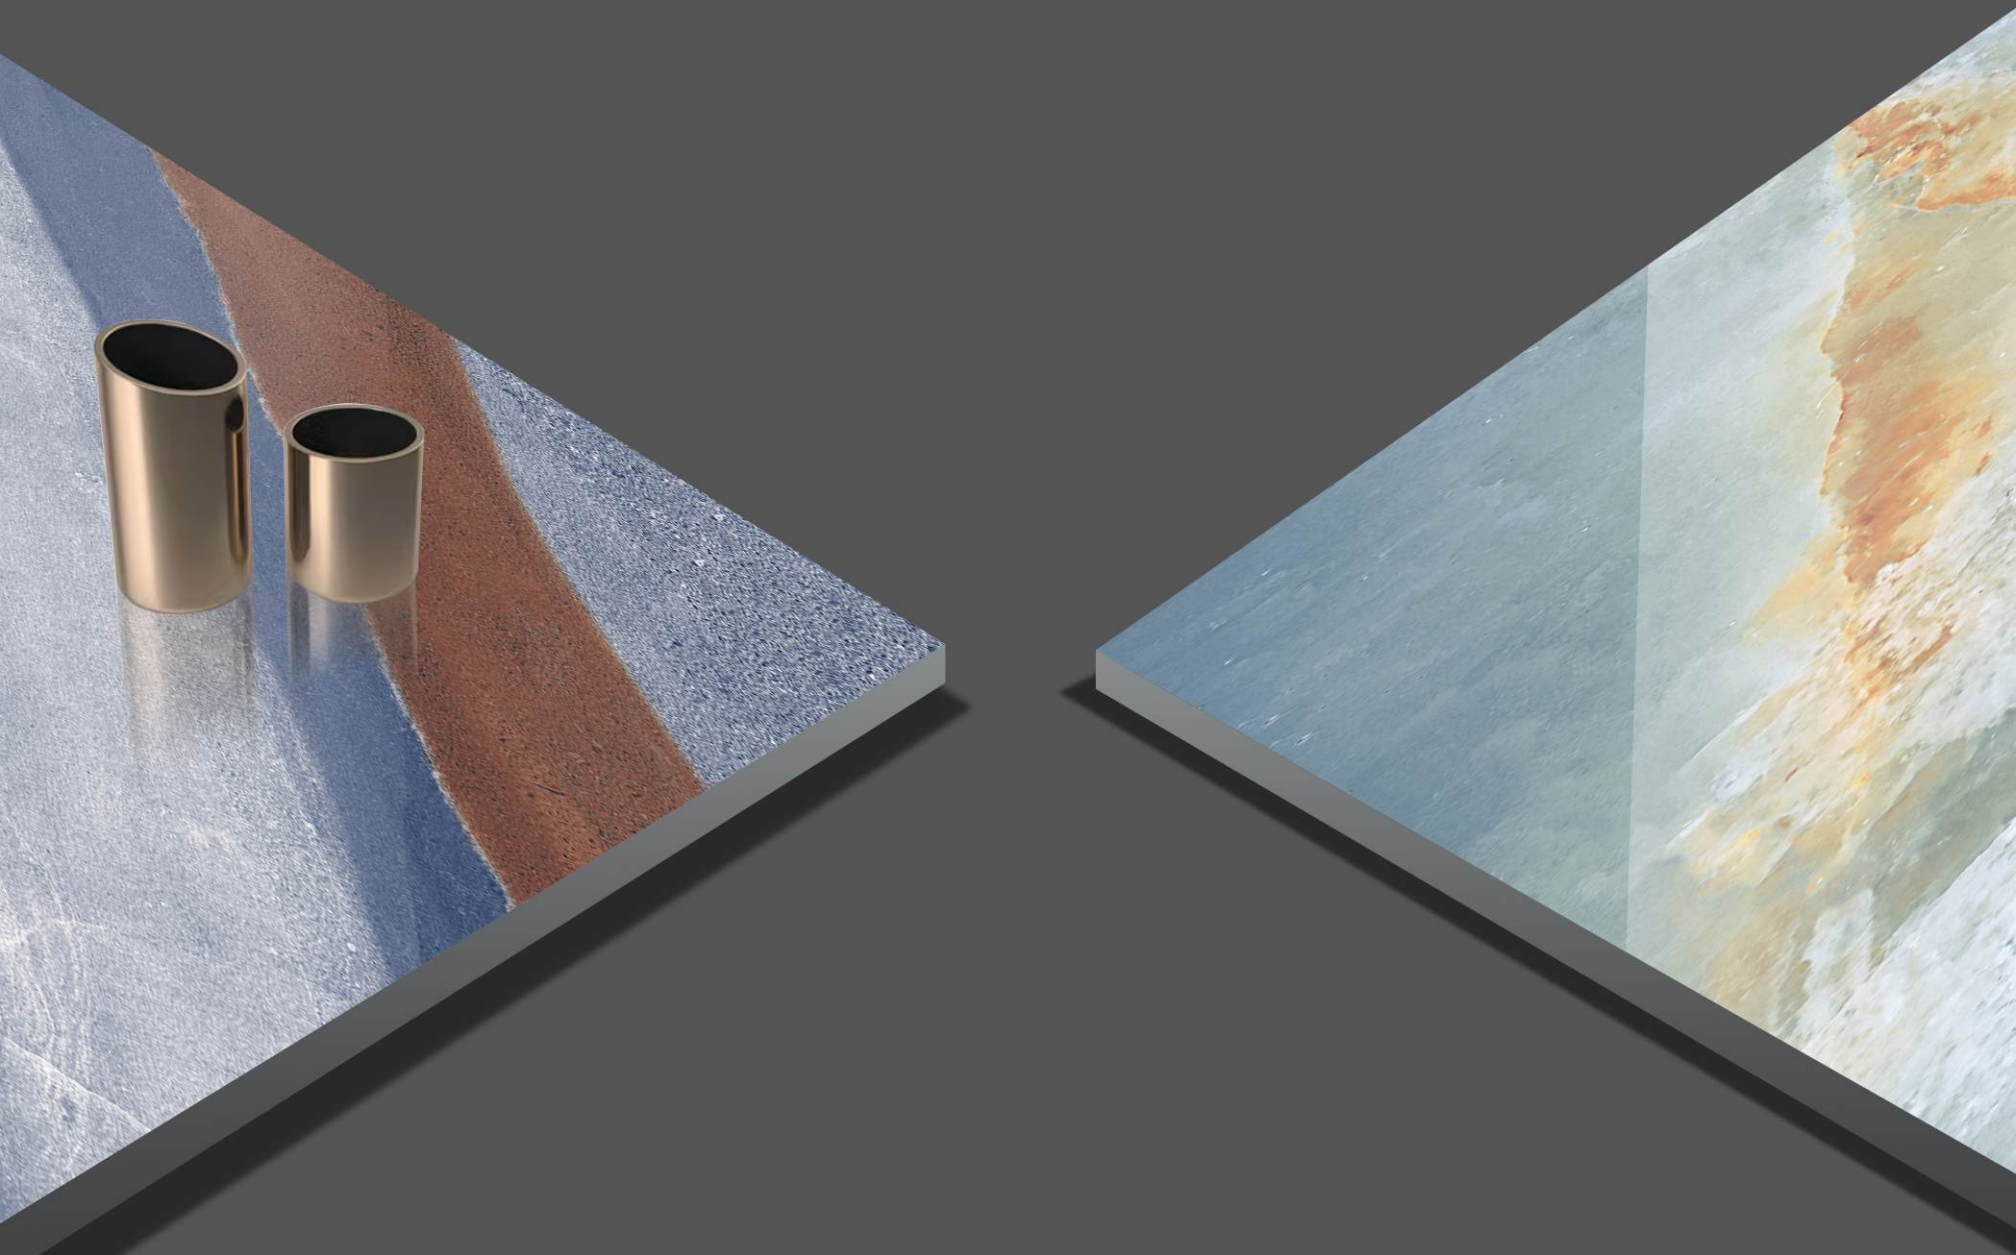

Applications

RESIDENTIAL

HOTELS

RESTAURANT

GARDEN & POOL

OFFICE

SHOPS

MALLS

AIRPORTS

PUBLIC SPACES