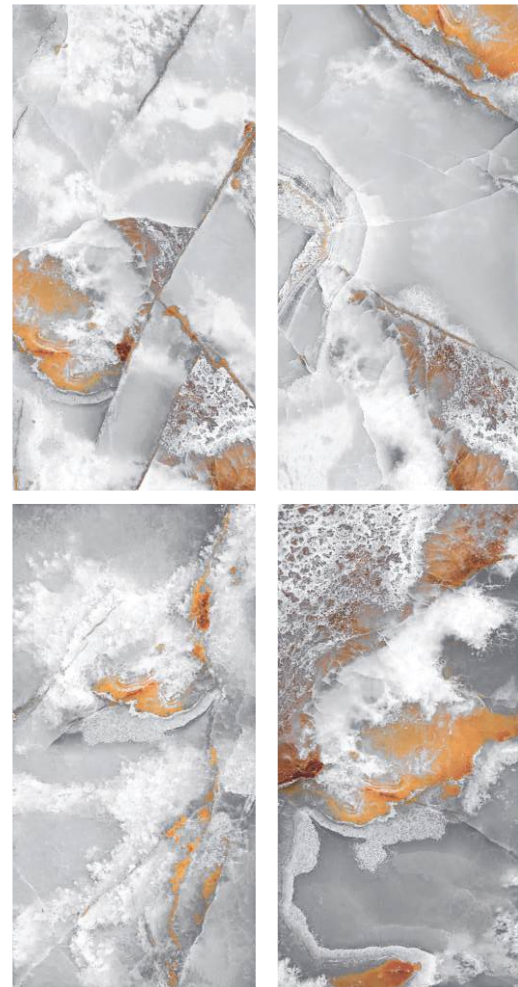

Easy to clean

Frost Resistance

Low Water Absorption

Dimensional stability

Fire Resistance

Chemical Resistance

Easy Installation

Cracking Resistance